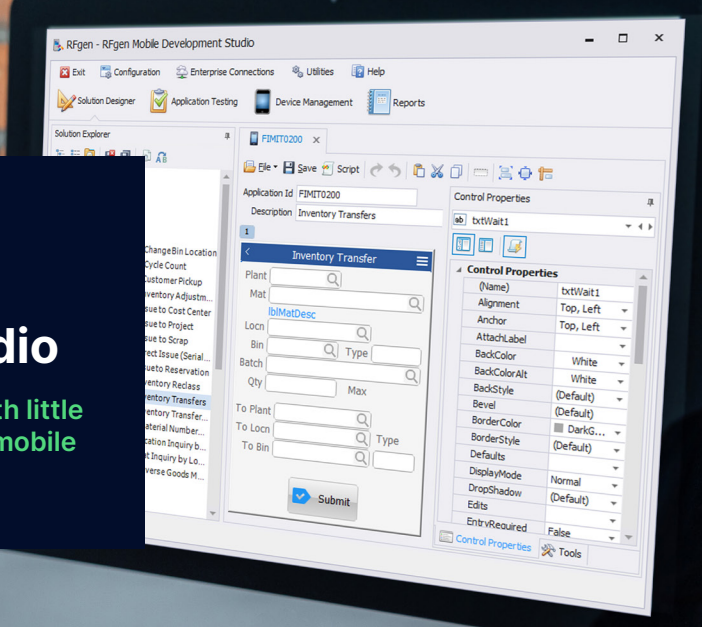

Mobile Development Studio

Easily develop applications and workflows with little to no coding using RFgen's built-in low-code mobile development tool.

Take Control of Your Digital Destiny

When you need to iterate mobile software quickly and at minimal cost, RFgen is the ideal solution. RFgen Mobile Development Studio puts you in the driver's seat, empowering your technical staff with self-sufficiency and control to shape your mobile solution exactly the way you want. Leverage this built-in low-code mobile app development environment to rapidly create engaging user experiences through modern design concepts. Build, modify, deploy, manage, and remotely support mobile apps without interrupting your business processes. Give your organization a competitive edge with freedom and ownership over the future of your mobile solution.